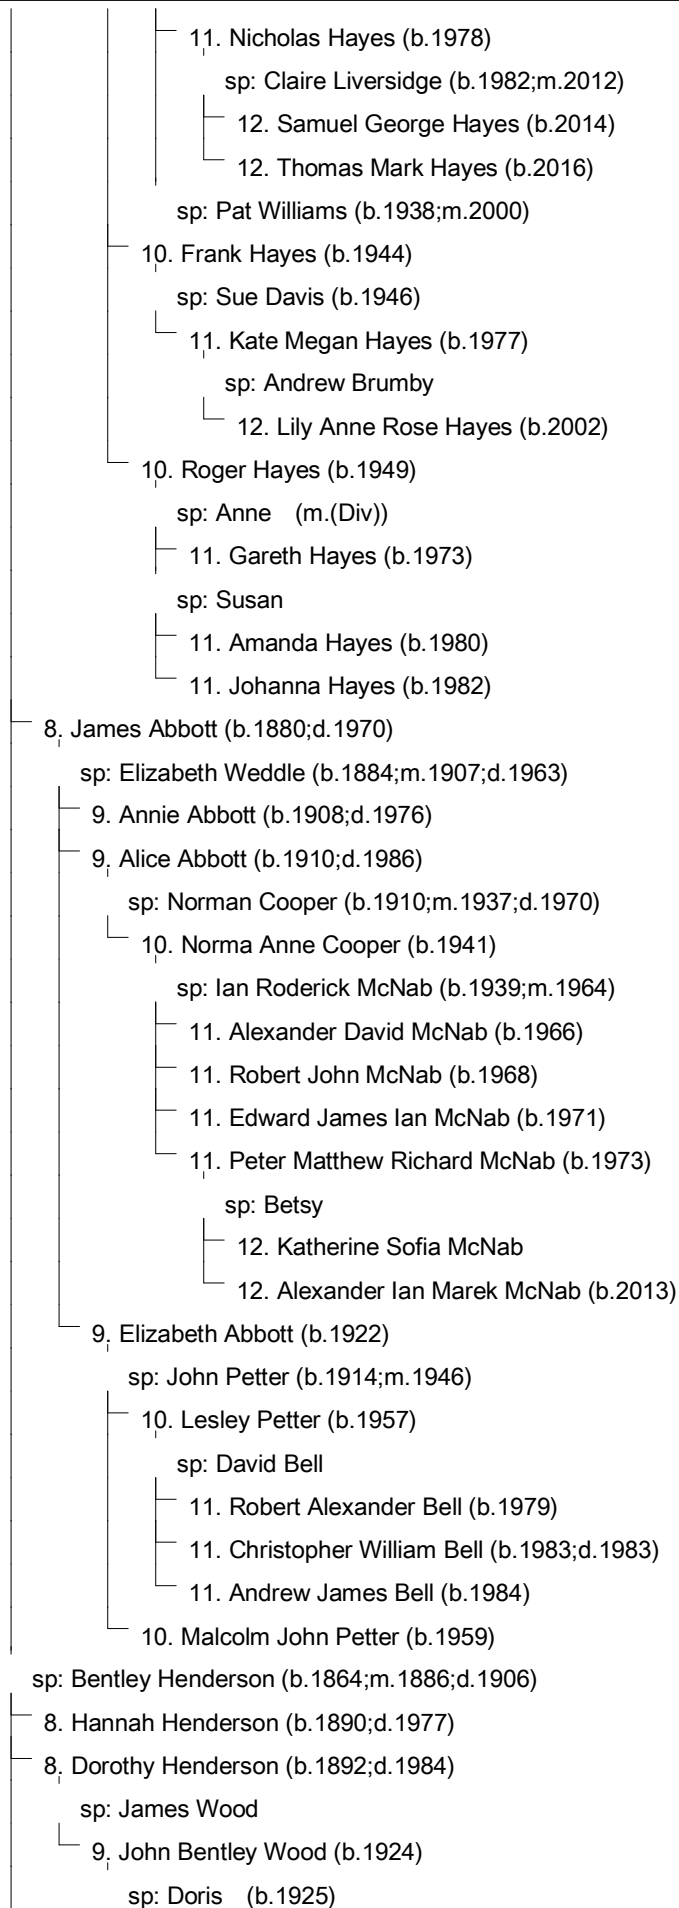

Descendants of Nathan Abbott